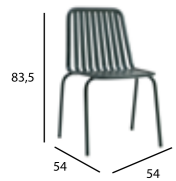

113
99 57

Onda folding chillienne
Aluminium / Sling
Ref: OndFc
Stackable: yes
7.42 Kg

P A L M A R O L A

Sunbed
Aluminium
Sling
Ref. PalSbd
Stackable: yes
10 Kg

Low Table
Aluminium
Ref. OndLtb
Stackable: yes
2.8 Kg

P R I M A V E R A

Chair
Aluminium
Ref. PriSch
Stackable: yes
3.65 Kg

Armchair
Aluminium
Ref. PriAch
Stackable: yes
4.3 Kg

Bar Chair
Aluminium
Ref. PriBch
Stackable: yes
3,9 Kg

Bar Stool
Aluminium
Ref. PriBsto
Stackable: yes
3,1 Kg