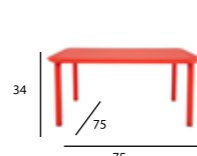

Triangular Ottoman
Aluminium
Ref. AmoTrOtt
Stackable: no
64x84cm
2,8 Kg

Tea Table
Aluminium
Ref. AmoTt
KD: no
7.6 Kg