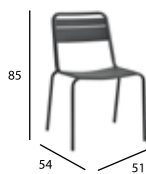

Daybed
Aluminium
Acrylic outdoor fabric / Batyline
Ref: DayDay
KD: yes
112 Kg

Tea Table
Aluminium
Ref: DayTt
Stackable: no
38x44x58cm
3,8 Kg

201
209 180

58
44 38

MAYA

80 Maxi
196 77

Sunbed
Aluminium/Sling
Wood
Ref: MaySch
Stackable: yes
12.9 Kg

MILOS

80
53 43

Chair
Aluminium
Ref: MilSch
Stackable: no
4.4 Kg

80
53 56

Armchair
Aluminium
Ref: MilAch
Stackable: no
4.9 Kg

HORIZONS

85
54 51

Chair
Aluminium
Ref: HorSch
Stackable: yes
3 Kg

85
54 57

Armchair
Aluminium
Ref: HorAch
Stackable: yes
3.5 Kg

73
70 66

Low Armchair
Aluminium
Ref: HorLac
Stackable: yes
4.5 Kg

104
46 57

Bar Chair
Aluminium
Ref: HorBch
Stackable: yes
3.85 Kg

104
80 157

Bar Table
157x80
Aluminium
Ref: HorBtb157
Stackable: no
18 Kg