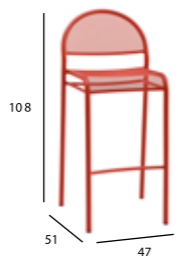

Ottoman
Aluminium
Ref. AmoOtt
Stackable: no
9 Kg

Triangular Ottoman
Aluminium
Ref. AmoTrOtt
Stackable: no
64x84cm
2,8 Kg

Tea Table
Aluminium
Ref. AmoTt
KD: no
7.6 Kg

A N I T A

Chair
Steel
Ref. AniSch
Stackable: yes
4.8 Kg

Armchair
Steel
Ref. AniAch
Stackable: yes
5.8 Kg

Bar chair
Steel
Ref. AniBch
Stackable: yes
6.7 Kg

1 6 0

B A L I

Single Sofa
Aluminium/Teak
Ref: BalSinsf
Stackable: no
11.4 Kg

Double Sofa
Aluminium/Teak
Ref: BalDbIsf
Stackable: no
19 Kg