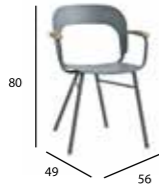

P R I M A V E R A

Chair
Aluminium
Ref. PriSch
Stackable: yes
3.65 Kg

Armchair
Aluminium
Ref. PriAch
Stackable: yes
4.3 Kg

Bar Chair
Aluminium
Ref. PriBch
Stackable: yes
3,9 Kg

Bar Stool
Aluminium
Ref. PriBsto
Stackable: yes
3,1 Kg

P O P

Chair
Aluminium
Ref. PopSch
Stackable: yes
3.6 Kg

Armchair
Aluminium
Ref. PopAch
Stackable: yes
4.5 Kg

Bar Chair
Aluminium
Ref. PopBch
Stackable: yes
4.7 Kg

Pop table
155x80cm
Aluminium
Ref. Poptb
Stackable: no
16,4 Kg