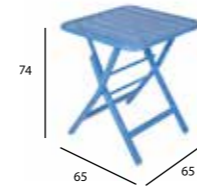

Folding Table
60x60
Aluminium
Ref. VesFtb6
Stackable: yes
7.8 Kg