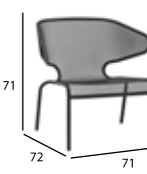

MILOS

80
53 43

Chair
Aluminium
Ref: MilSch
Stackable: no
4.4 Kg

80
53 56

Armchair
Aluminium
Ref: MilAch
Stackable: no
4.9 Kg

HORIZONS

85
54 51

Chair
Aluminium
Ref: HorSch
Stackable: yes
3 Kg

85
54 57

Armchair
Aluminium
Ref: HorAch
Stackable: yes
3.5 Kg

73
70 66

Low Armchair
Aluminium
Ref: HorLac
Stackable: yes
4.5 Kg

104
46 57

Bar Chair
Aluminium
Ref: HorBch
Stackable: yes
3.85 Kg

104
80 157

Bar Table
157x80
Aluminium
Ref: HorBtb157
Stackable: no
18 Kg

MOTU

100 Maxi
201 77

Sunbed
Aluminium/Sling
Wood
Ref: Motsbd
Stackable: yes
16.5 Kg

77
54 57

Armchair
Steel / Mesh
Ref: MovAch
Stackable: yes
4.2 Kg

104
50 51

Bar Chair
Steel / Mesh
Ref: MovBch
Stackable: yes
5.6 Kg

71
72 71

Low Armchair
Steel / Mesh
Ref: MovLac
Stackable: yes
5 Kg

LEAZ

109 Maxi
190 74

Sunbed
Aluminium / Sling
Ref: PriSch
Stackable: yes
12 Kg

32
35 69

Low Table
Aluminium
Ref: LbrLtb
Stackable: yes
2 Kg