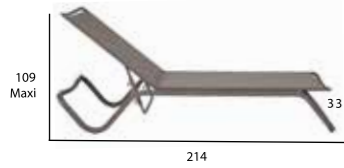

P A L M A R O L A

Sunbed
Aluminium
Sling
Ref. PalSbd
Stackable: yes
10 Kg