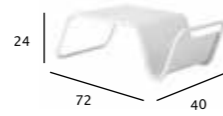

Sunbed
Aluminium
Sling
Ref. PalSbd
Stackable: yes
10 Kg