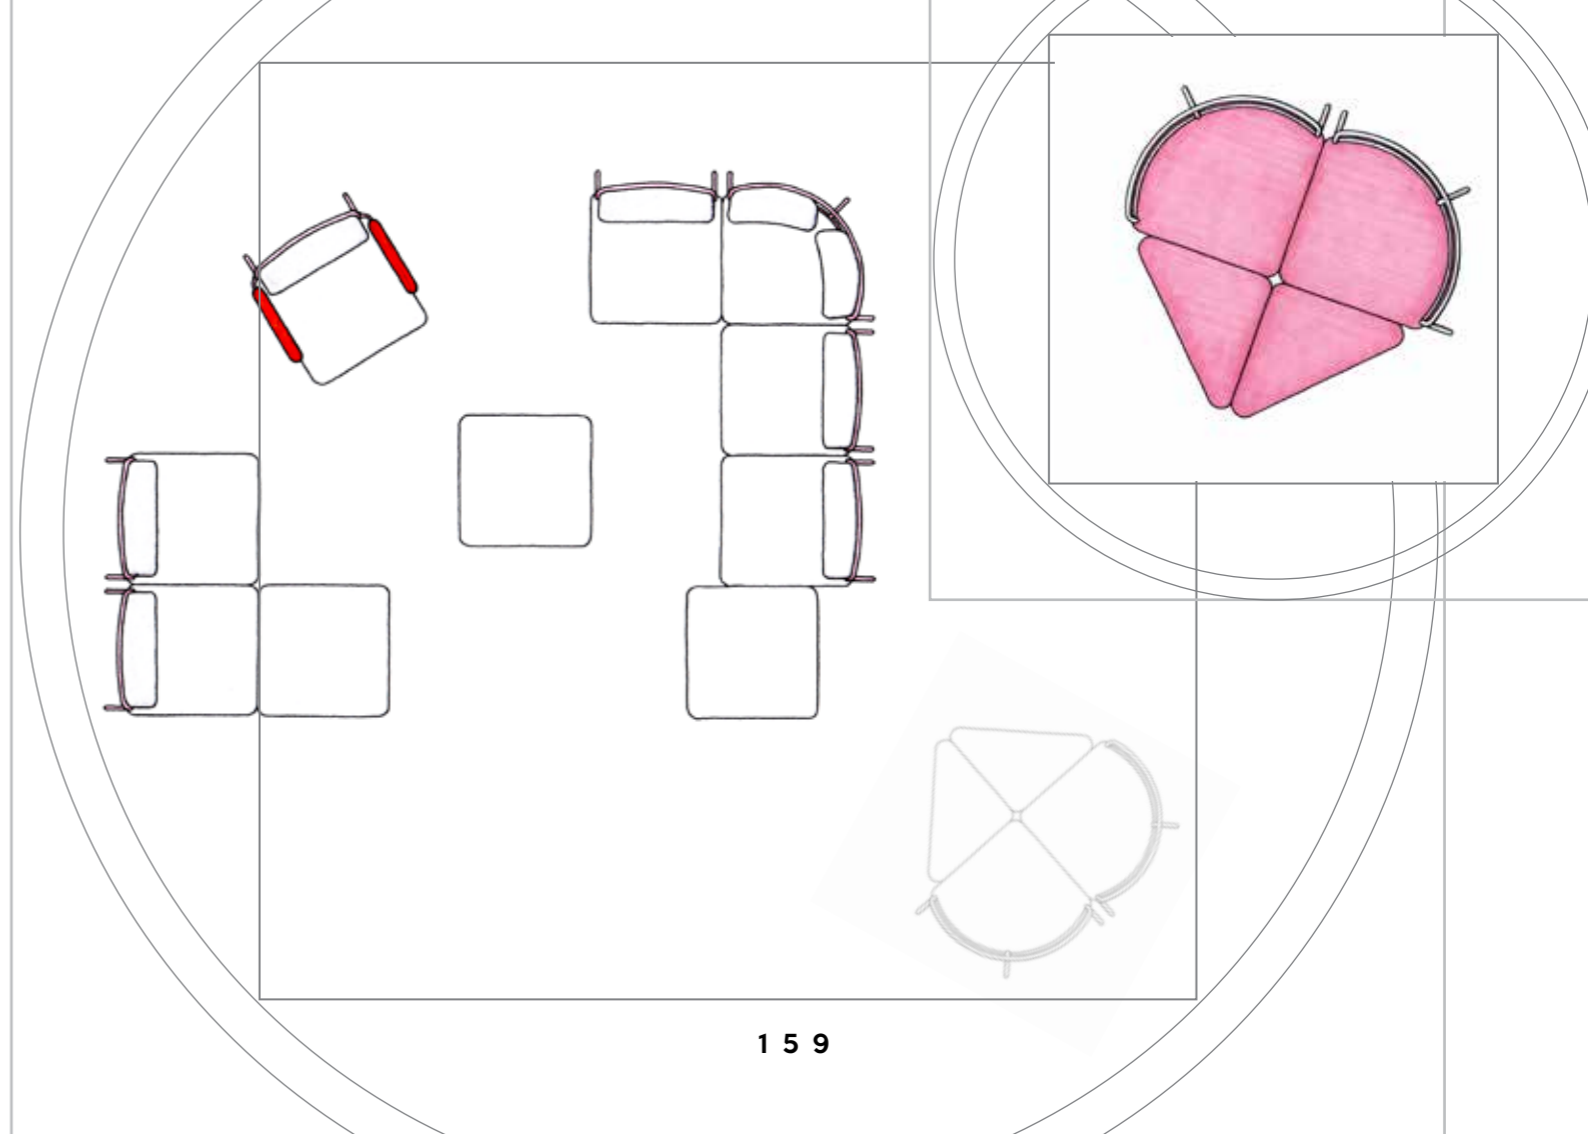

P R O D U C T
S P E C I F I C A T I O N S

1 5 8

1 5 9