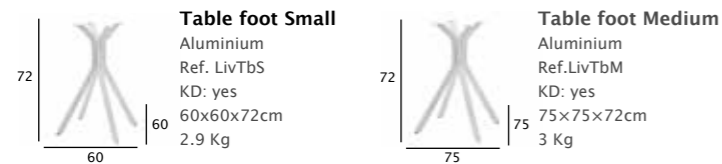

H A V A N E

L I P S

L I V I A

1 6 6

M A D R A G U E

V E L A

1 6 7