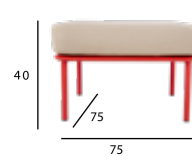

1 5 8

1 5 9

A G A T E

Armchair
Steel mesh
Ref. AgaAch
Stackable: no
6 Kg

A M O R E

Single sofa
Aluminium
Ref. AmoSinsf
Stackable: no
10 Kg

Corner Unit
Aluminium
Ref. AmoCou
Stackable: no
11 Kg

A M O R E