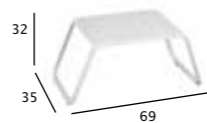

71
72 71

Low Armchair
Steel / Mesh
Ref: MovLac
Stackable: yes
5 Kg

LEAZ

109 Maxi
190 74

Sunbed
Aluminium / Sling
Ref: PriSch
Stackable: yes
12 Kg

32
35 69

Low Table
Aluminium
Ref: LbrLtb
Stackable: yes
2 Kg