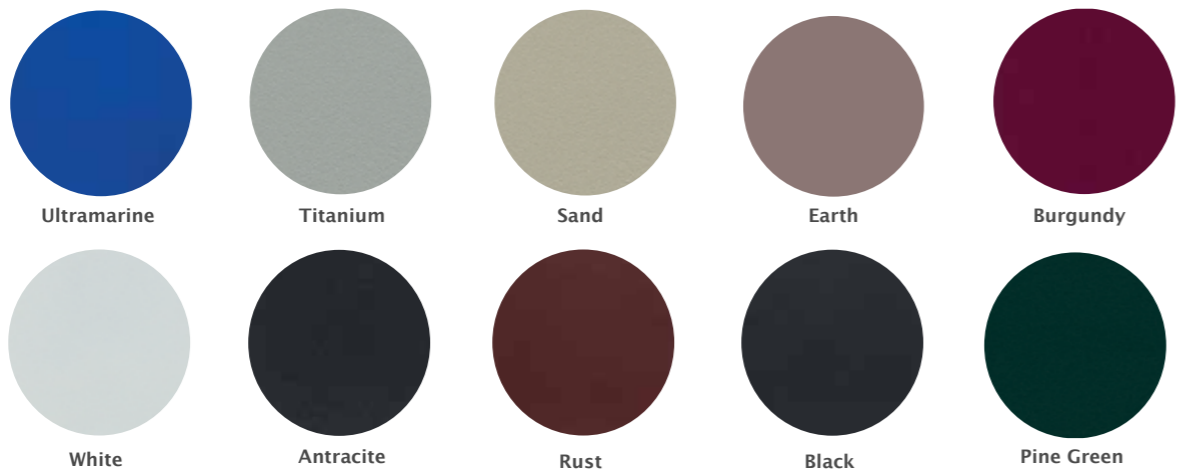

METAL
FRAME
COLORS

Glossy colors