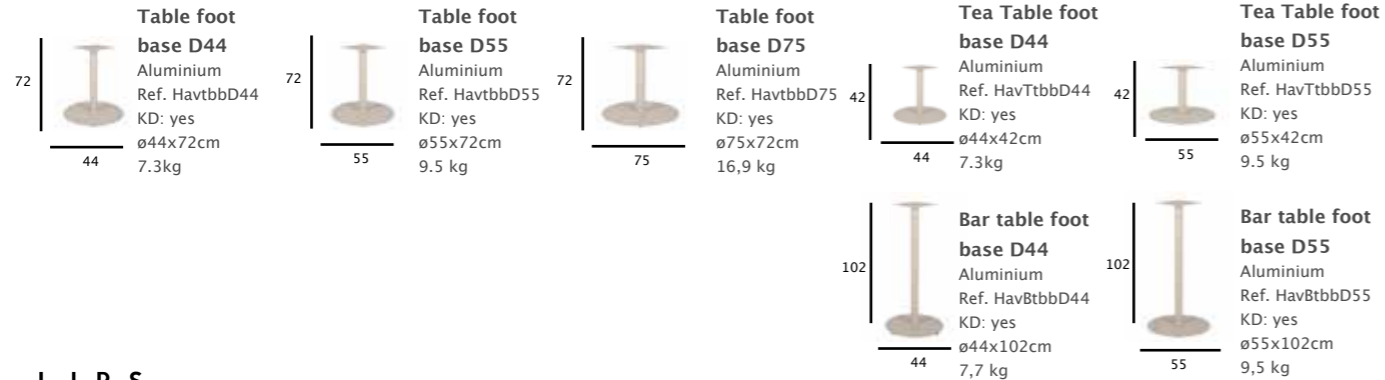

H A V A N E

L I P S