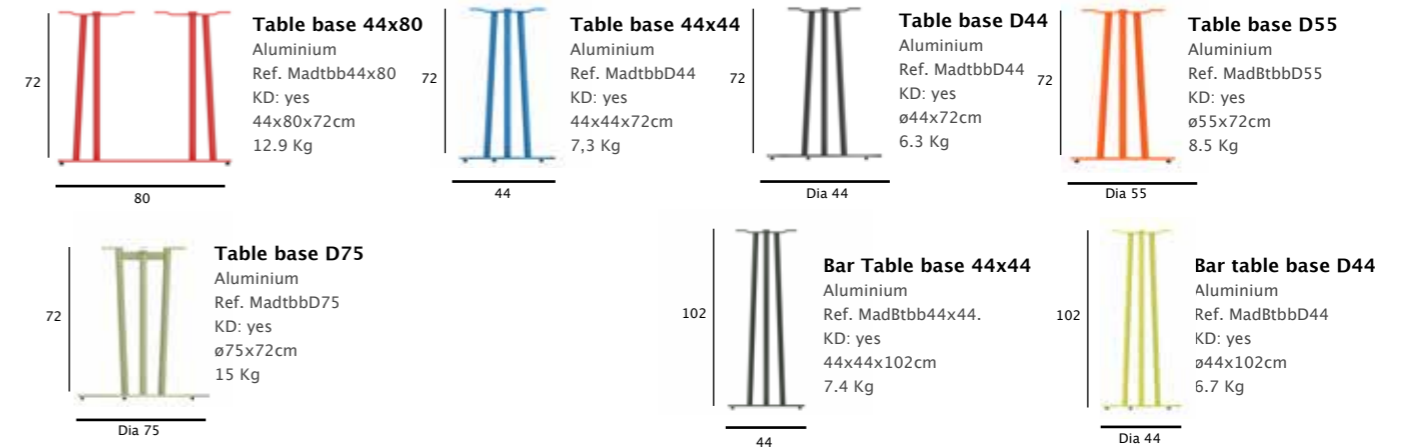

H A V A N E

L I P S

L I V I A

1 6 6

M A D R A G U E

V E L A

1 6 7