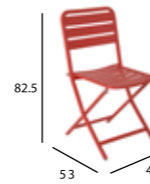

P O P

Chair
Aluminium
Ref. PopSch
Stackable: yes
3.6 Kg

Armchair
Aluminium
Ref. PopAch
Stackable: yes
4.5 Kg

Bar Chair
Aluminium
Ref. PopBch
Stackable: yes
4.7 Kg

Pop table
155x80cm
Aluminium
Ref. Poptb
Stackable: no
16,4 Kg

Pop table
85x85cm
Aluminium
Ref. Poptb
Stackable: no
9,4 Kg

1 6 4

S O L E I A

Chair
Aluminium
Ref. solch
Stackable: yes
3.65 Kg

Bar Chair
Aluminium
Ref. solBch
Stackable: yes
5.6 Kg

V E S P A

Folding Chair
Aluminium
Ref. VesFch
Stackable: yes
4.5 Kg