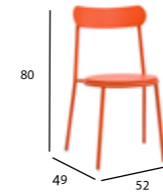

P R I M A V E R A

Chair
Aluminium
Ref. PriSch
Stackable: yes
3.65 Kg

Armchair
Aluminium
Ref. PriAch
Stackable: yes
4.3 Kg

Bar Chair
Aluminium
Ref. PriBch
Stackable: yes
3,9 Kg

Bar Stool
Aluminium
Ref. PriBsto
Stackable: yes
3,1 Kg

P O P

Chair
Aluminium
Ref. PopSch
Stackable: yes
3.6 Kg

Armchair
Aluminium
Ref. PopAch
Stackable: yes
4.5 Kg

Bar Chair
Aluminium
Ref. PopBch
Stackable: yes
4.7 Kg

Pop table
155x80cm
Aluminium
Ref. Poptb
Stackable: no
16,4 Kg

Pop table
85x85cm
Aluminium
Ref. Poptb
Stackable: no
9,4 Kg

1 6 4

S O L E I A

Chair
Aluminium
Ref. solch
Stackable: yes
3.65 Kg

Bar Chair
Aluminium
Ref. solBch
Stackable: yes
5.6 Kg

V E S P A

Folding Chair
Aluminium
Ref. VesFch
Stackable: yes
4.5 Kg