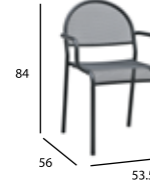

Ottoman
Aluminium
Ref. AmoOtt
Stackable: no
9 Kg

Triangular Ottoman
Aluminium
Ref. AmoTrOtt
Stackable: no
64x84cm
2,8 Kg

Tea Table
Aluminium
Ref. AmoTt
KD: no
7.6 Kg

A N I T A

Chair
Steel
Ref. AniSch
Stackable: yes
4.8 Kg

Armchair
Steel
Ref. AniAch
Stackable: yes
5.8 Kg

Bar chair
Steel
Ref. AniBch
Stackable: yes
6.7 Kg

1 6 0

B A L I

Single Sofa
Aluminium/Teak
Ref: BalSinsf
Stackable: no
11.4 Kg

Double Sofa
Aluminium/Teak
Ref: BalDbIsf
Stackable: no
19 Kg