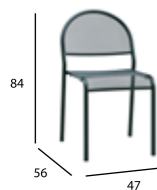

1 5 8

1 5 9

A G A T E

Armchair
Steel mesh
Ref. AgaAch
Stackable: no
6 Kg

A M O R E

Single sofa
Aluminium
Ref. AmoSinsf
Stackable: no
10 Kg

Corner Unit
Aluminium
Ref. AmoCou
Stackable: no
11 Kg

A M O R E

Ottoman
Aluminium
Ref. AmoOtt
Stackable: no
9 Kg

Triangular Ottoman
Aluminium
Ref. AmoTrOtt
Stackable: no
64x84cm
2,8 Kg

Tea Table
Aluminium
Ref. AmoTt
KD: no
7.6 Kg

A N I T A

Chair
Steel
Ref. AniSch
Stackable: yes
4.8 Kg

Armchair
Steel
Ref. AniAch
Stackable: yes
5.8 Kg

Bar chair
Steel
Ref. AniBch
Stackable: yes
6.7 Kg

1 6 0

B A L I

Single Sofa
Aluminium/Teak
Ref: BalSinsf
Stackable: no
11.4 Kg

Double Sofa
Aluminium/Teak
Ref: BalDbIsf
Stackable: no
19 Kg