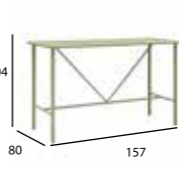

MILOS

80
53 43

Chair
Aluminium
Ref: MilSch
Stackable: no
4.4 Kg

80
53 56

Armchair
Aluminium
Ref: MilAch
Stackable: no
4.9 Kg

HORIZONS

85
54 51

Chair
Aluminium
Ref: HorSch
Stackable: yes
3 Kg

85
54 57

Armchair
Aluminium
Ref: HorAch
Stackable: yes
3.5 Kg

73
70 66

Low Armchair
Aluminium
Ref: HorLac
Stackable: yes
4.5 Kg

104
46 57

Bar Chair
Aluminium
Ref: HorBch
Stackable: yes
3.85 Kg

104
80 157

Bar Table
157x80
Aluminium
Ref: HorBtb157
Stackable: no
18 Kg