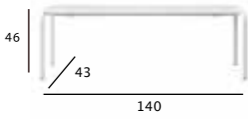

Bench 3p
Aluminium
Ref. VesBch3
Stackable: yes
10.8 Kg

Table
164x85
Aluminium
Ref. VesTb164x85
Stackable: no
18.2 Kg

Backless Bench
140
Aluminium
Ref. VesBch3
Stackable: no
6.8 Kg