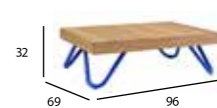

Armchair
Steel
Ref. AniAch
Stackable: yes
5.8 Kg

Bar chair
Steel
Ref. AniBch
Stackable: yes
6.7 Kg

1 6 0

B A L I

Single Sofa
Aluminium/Teak
Ref: BalSinsf
Stackable: no
11.4 Kg

Double Sofa
Aluminium/Teak
Ref: BalDbIsf
Stackable: no
19 Kg

Low table
Aluminium/Teak
Ref: BalLtb
Stackable: no
12 Kg

Sunbed
Aluminium/Teak
Ref: BalSbd
Stackable: yes
23 Kg

Tea Table
Aluminium/Teak
Ref: BalLtb
Stackable: yes
3 Kg

Square Low table
Aluminium/Teak
Ref: BalSltb88x88
Stackable: no