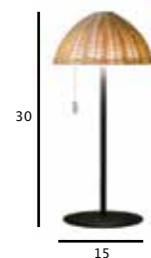

L A M P S A L O H A J A V A B E N

ALOHA
LED Table Lamp
Metal+Wicker
IP54 waterproof
Rechargeable