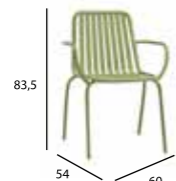

113
99 57

Onda folding chillienne
Aluminium / Sling
Ref: OndFc
Stackable: yes
7.42 Kg

P A L M A R O L A

Sunbed
Aluminium
Sling
Ref. PalSbd
Stackable: yes
10 Kg

Low Table
Aluminium
Ref. OndLtb
Stackable: yes
2.8 Kg

P R I M A V E R A

Chair
Aluminium
Ref. PriSch
Stackable: yes
3.65 Kg

Armchair
Aluminium
Ref. PriAch
Stackable: yes
4.3 Kg

Bar Chair
Aluminium
Ref. PriBch
Stackable: yes
3,9 Kg

Bar Stool
Aluminium
Ref. PriBsto
Stackable: yes
3,1 Kg