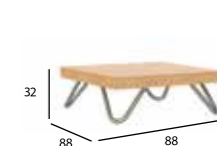

Armchair
Steel
Ref. AniAch
Stackable: yes
5.8 Kg

Bar chair
Steel
Ref. AniBch
Stackable: yes
6.7 Kg

1 6 0

B A L I

Single Sofa
Aluminium/Teak
Ref: BalSinsf
Stackable: no
11.4 Kg

Double Sofa
Aluminium/Teak
Ref: BalDbIsf
Stackable: no
19 Kg

Low table
Aluminium/Teak
Ref: BalLtb
Stackable: no
12 Kg

Sunbed
Aluminium/Teak
Ref: BalSbd
Stackable: yes
23 Kg

Tea Table
Aluminium/Teak
Ref: BalLtb
Stackable: yes
3 Kg

Square Low table
Aluminium/Teak
Ref: BalSltb88x88
Stackable: no