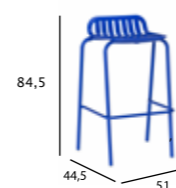

P R I M A V E R A

Chair
Aluminium
Ref. PriSch
Stackable: yes
3.65 Kg

Armchair
Aluminium
Ref. PriAch
Stackable: yes
4.3 Kg

Bar Chair
Aluminium
Ref. PriBch
Stackable: yes
3,9 Kg

Bar Stool
Aluminium
Ref. PriBsto
Stackable: yes
3,1 Kg