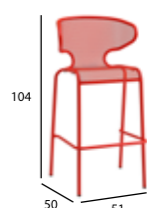

85
54 57

Armchair
Aluminium
Ref: HorAch
Stackable: yes
3.5 Kg

73
70 66

Low Armchair
Aluminium
Ref: HorLac
Stackable: yes
4.5 Kg

104
46 57

Bar Chair
Aluminium
Ref: HorBch
Stackable: yes
3.85 Kg

104
80 157

Bar Table
157x80
Aluminium
Ref: HorBtb157
Stackable: no
18 Kg

MOTU

100 Maxi
201 77

Sunbed
Aluminium/Sling
Wood
Ref: Motsbd
Stackable: yes
16.5 Kg

77
54 57

Armchair
Steel / Mesh
Ref: MovAch
Stackable: yes
4.2 Kg

104
50 51

Bar Chair
Steel / Mesh
Ref: MovBch
Stackable: yes
5.6 Kg

71
72 71

Low Armchair
Steel / Mesh
Ref: MovLac
Stackable: yes
5 Kg

LEAZ

109 Maxi
190 74

Sunbed
Aluminium / Sling
Ref: PriSch
Stackable: yes
12 Kg

32
35 69

Low Table
Aluminium
Ref: LbrLtb
Stackable: yes
2 Kg