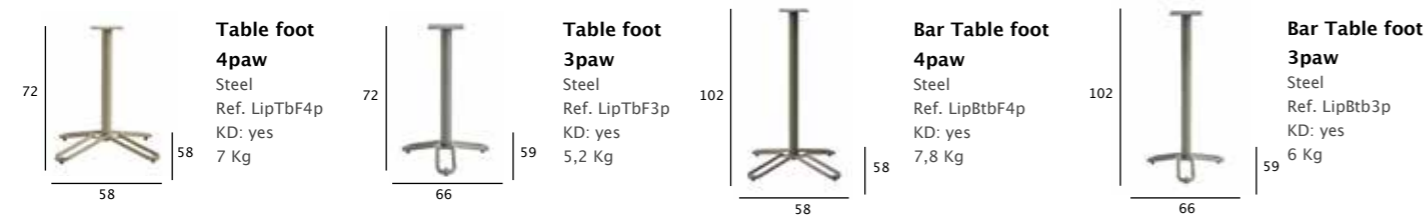

H A V A N E

L I P S

L I V I A

1 6 6

M A D R A G U E

V E L A

1 6 7