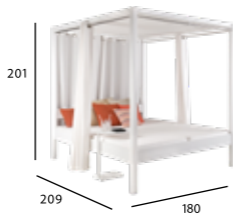

Single Sofa with wood arms
Aluminium/Teak
Ref: BalDbIsfa
Stackable: no

1 6 1

ERNEST

Chair
Steel
Ref: ErnSch
Stackable: yes
4.95 Kg

Armchair
Steel
Ref: ErnAch
Stackable: yes
7.63 Kg

Table
Steel
Ref: ErnTb
Stackable: no
11.8 Kg