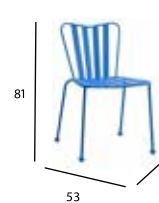

Low table
Aluminium/Teak
Ref: BalLtb
Stackable: no
12 Kg

Sunbed
Aluminium/Teak
Ref: BalSbd
Stackable: yes
23 Kg

Tea Table
Aluminium/Teak
Ref: BalLtb
Stackable: yes
3 Kg

Square Low table
Aluminium/Teak
Ref: BalSltb88x88
Stackable: no

Double Sofa with wood arms
Aluminium/Teak
Ref: BalDbIsfa
Stackable: no

Double Sofa with table
Aluminium/Teak
Ref: BalDbIsfat
Stackable: no

3 seaters Sofa with wood arms
Aluminium/Teak
Ref: Bal3ssfa
Stackable: no

Single Sofa with wood arms
Aluminium/Teak
Ref: BalDbIsfa
Stackable: no

1 6 1

ERNEST

Chair
Steel
Ref: ErnSch
Stackable: yes
4.95 Kg

Armchair
Steel
Ref: ErnAch
Stackable: yes
7.63 Kg

Table
Steel
Ref: ErnTb
Stackable: no
11.8 Kg

Daybed
Aluminium
Acrylic outdoor fabric / Batyline
Ref: DayDay
KD: yes
112 Kg

Tea Table
Aluminium
Ref: DayTt
Stackable: no
38x44x58cm
3,8 Kg

201
209 180

58
44 38

MAYA

80 Maxi
196 77

Sunbed
Aluminium/Sling
Wood
Ref: MaySch
Stackable: yes
12.9 Kg