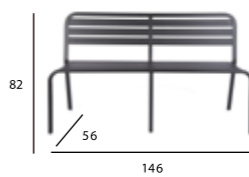

Folding Armchair
Aluminium
Ref. VesFach
Stackable: yes
5 Kg

Bench 3p
Aluminium
Ref. VesBch3
Stackable: yes
10.8 Kg