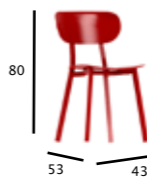

Single Sofa with wood arms
Aluminium/Teak
Ref: BalDbIsfa
Stackable: no

1 6 1

ERNEST

Chair
Steel
Ref: ErnSch
Stackable: yes
4.95 Kg

Armchair
Steel
Ref: ErnAch
Stackable: yes
7.63 Kg

Table
Steel
Ref: ErnTb
Stackable: no
11.8 Kg

Daybed
Aluminium
Acrylic outdoor fabric / Batyline
Ref: DayDay
KD: yes
112 Kg

Tea Table
Aluminium
Ref: DayTt
Stackable: no
38x44x58cm
3,8 Kg

201
209 180

58
44 38

MAYA

80 Maxi
196 77

Sunbed
Aluminium/Sling
Wood
Ref: MaySch
Stackable: yes
12.9 Kg

MILOS

80
53 43

Chair
Aluminium
Ref: MilSch
Stackable: no
4.4 Kg

80
53 56

Armchair
Aluminium
Ref: MilAch
Stackable: no
4.9 Kg

HORIZONS

85
54 51

Chair
Aluminium
Ref: HorSch
Stackable: yes
3 Kg