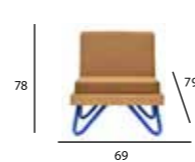

A G A T E

A M O R E

A M O R E

A N I T A

1 6 0

B A L I

1 6 1